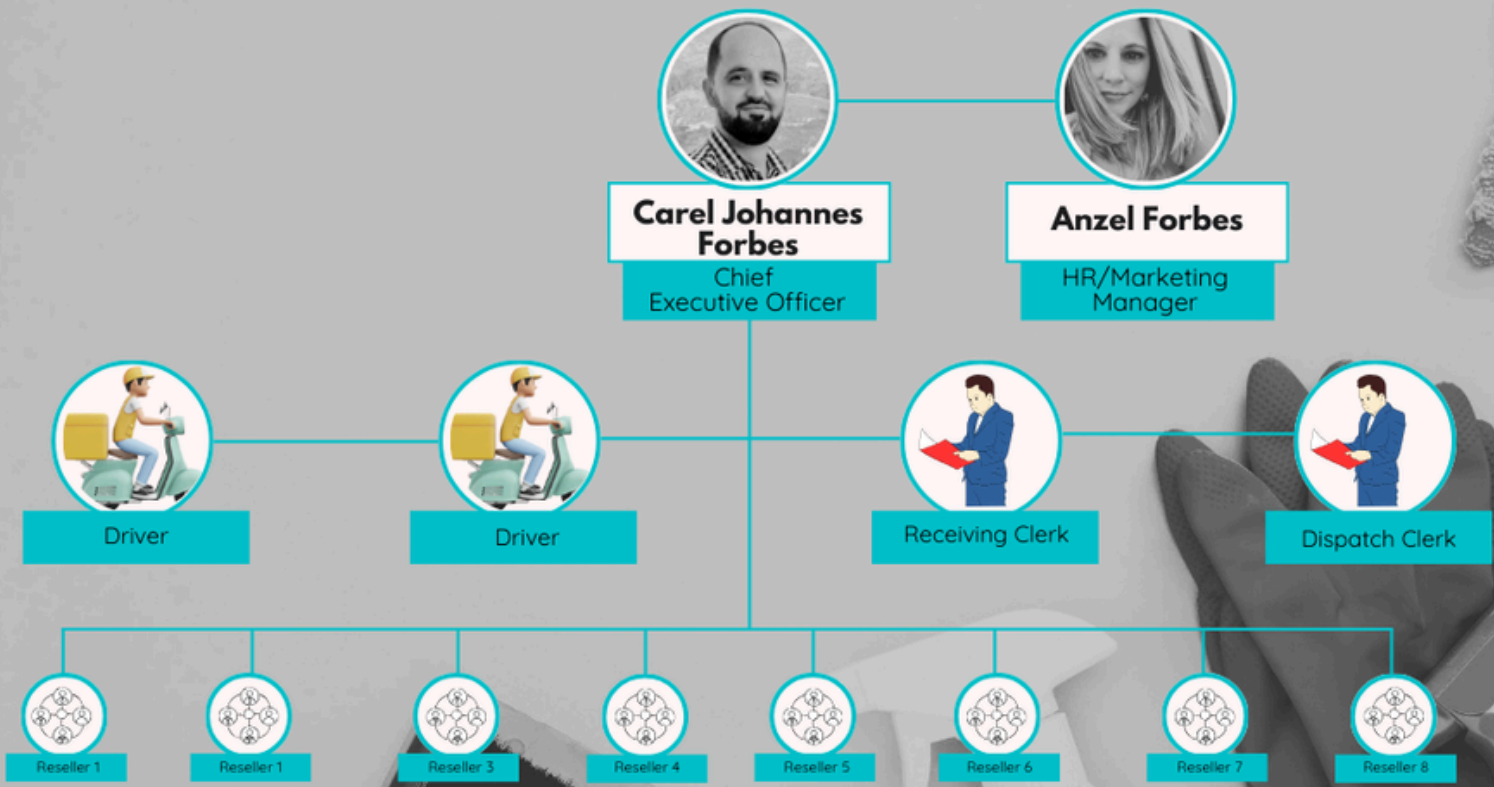

COMPANY PROFILE

Founded in 2024, Ben-Chem began as a home-based chemical supply business and has since experienced remarkable growth. Today, we proudly serve as a trusted bulk supplier for corporate and larger-scale businesses across Cape Town. Our product range includes high-quality chemicals, PPE gear, paper products, and packaging solutions, all designed to meet the needs of various industries.

At Ben-Chem, we believe that a clean environment creates a happy and productive one. As a growing company, we are deeply committed to ensuring customer satisfaction and providing reliable, top-tier products. We aim to be the go-to distributor in Cape Town, offering exceptional service and innovative solutions to support the diverse needs of our clients.

Our dedication to quality, safety, and sustainability sets us apart as a company that businesses can rely on for their supply needs.

Operations Structure